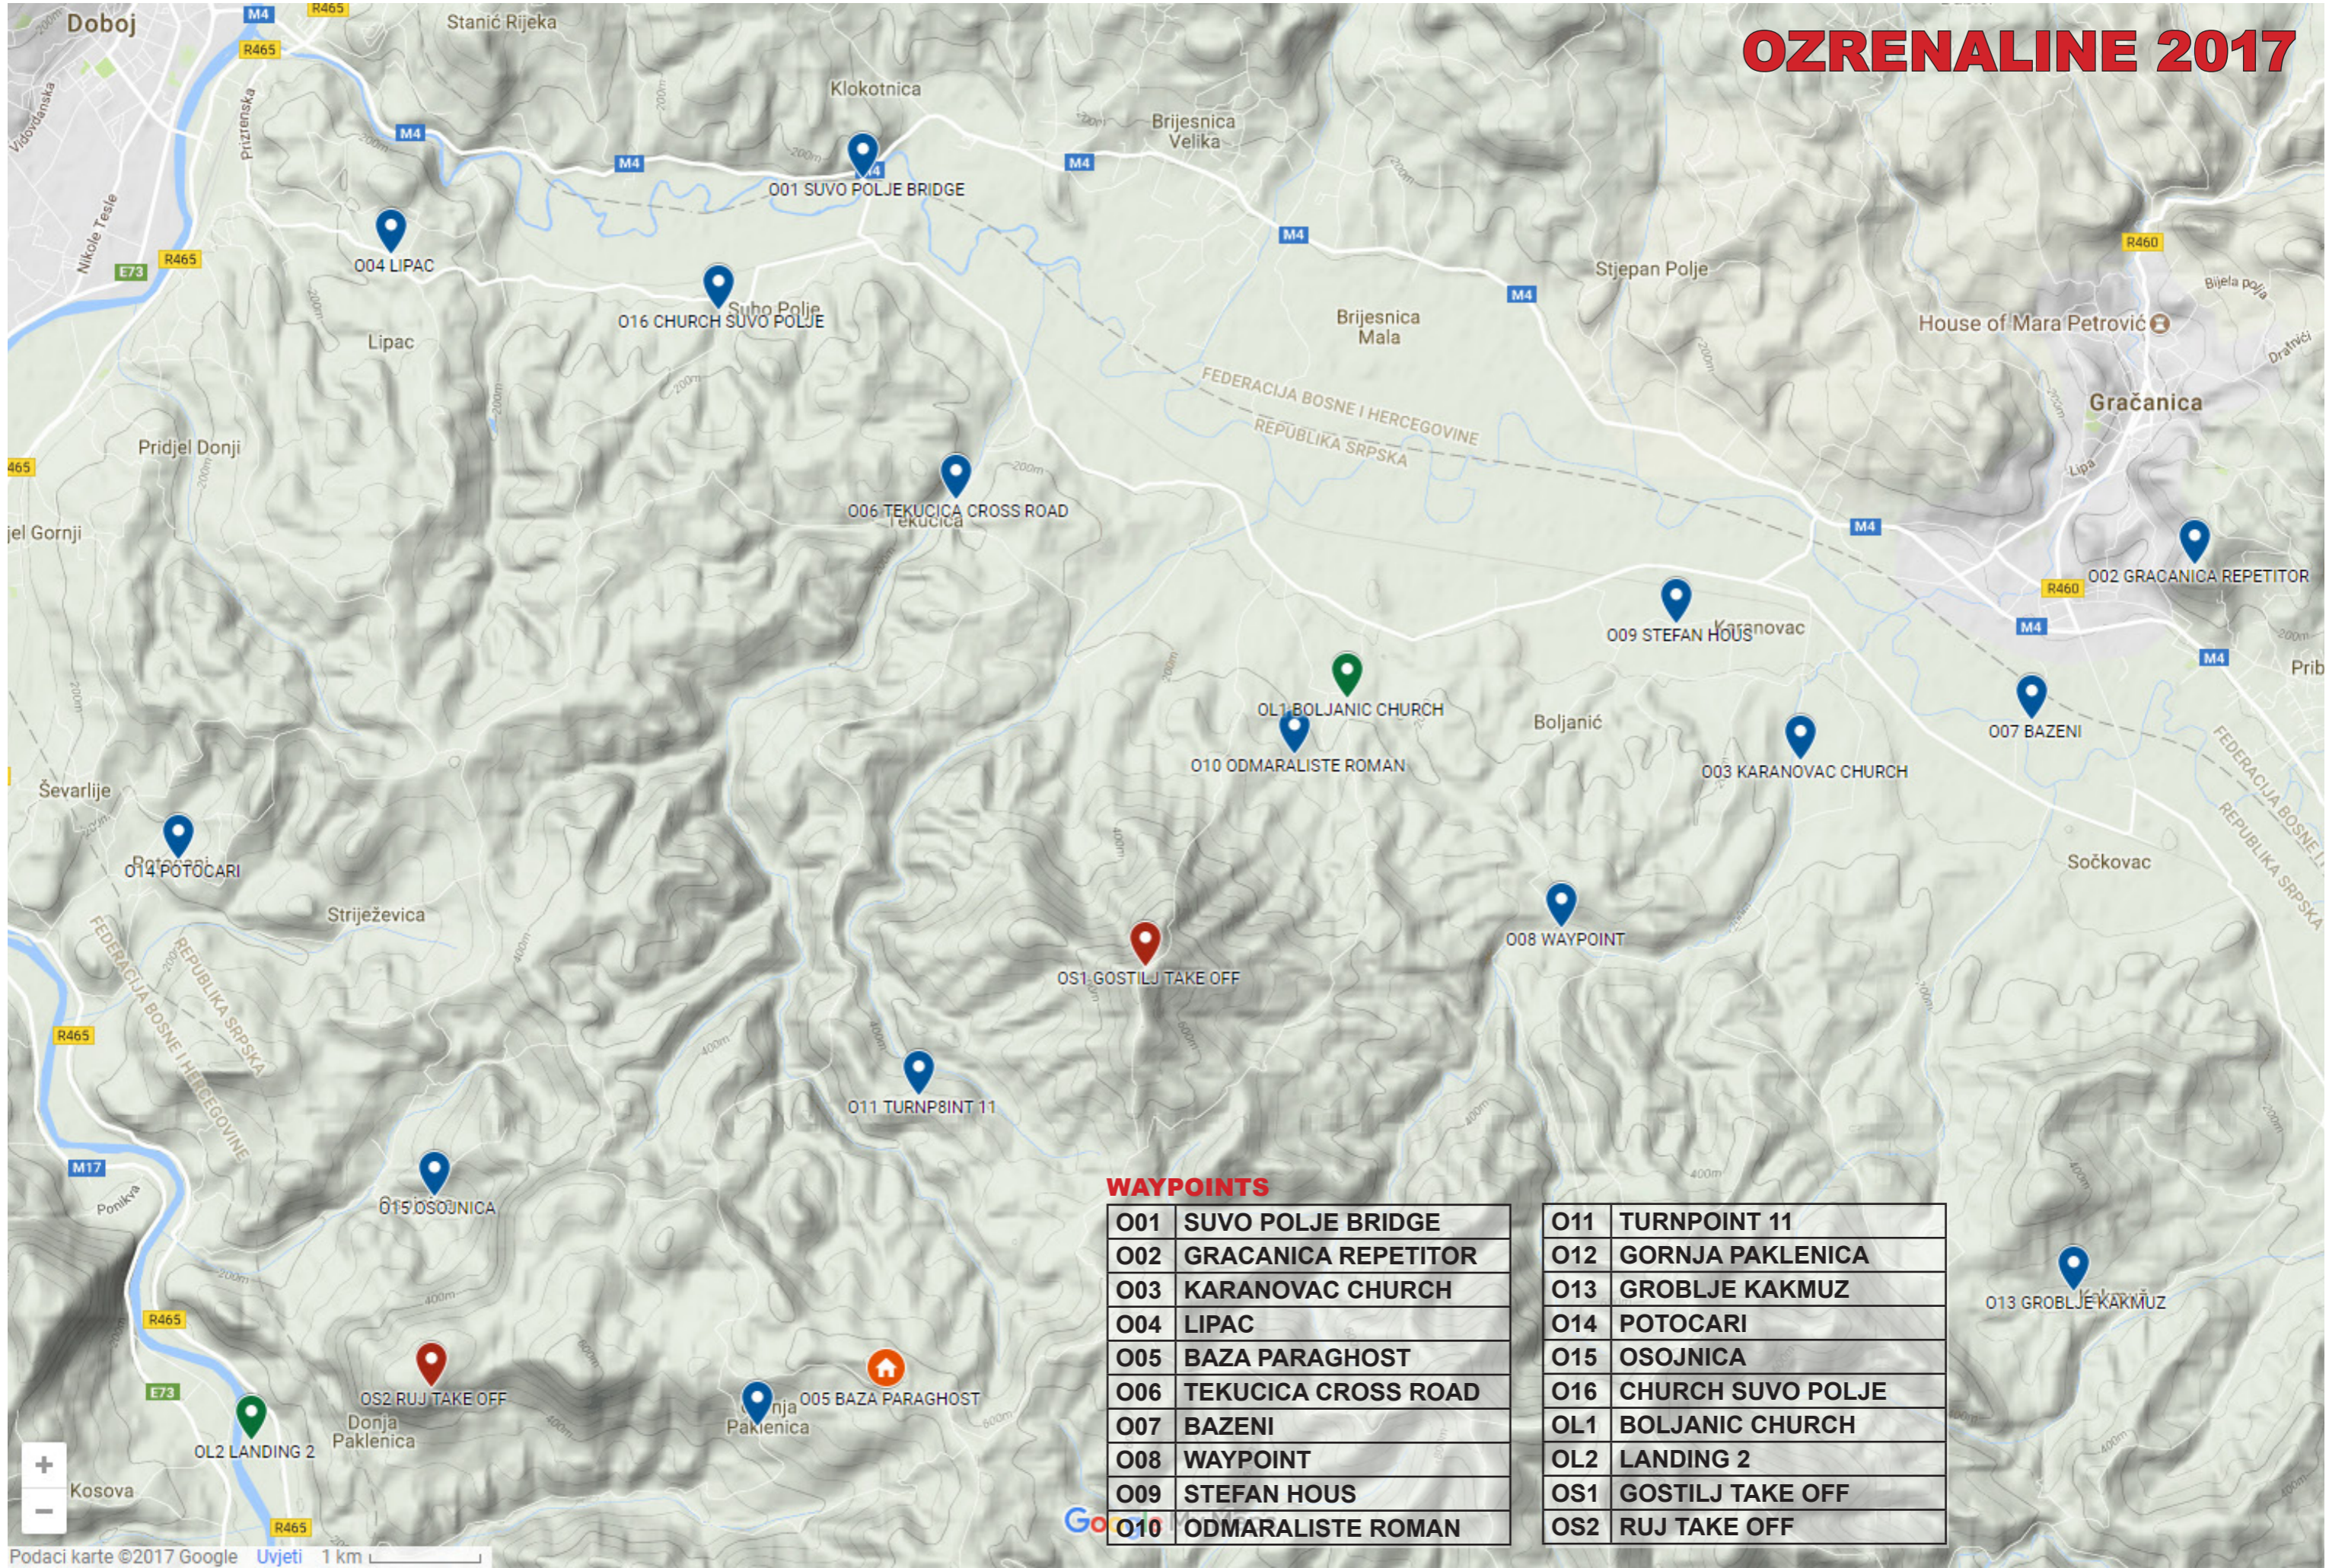

OZRENALINE 2017

WAYPOINTS

O01	SUVO POLJE BRIDGE
O02	GRACANICA REPETITOR
O03	KARANOVAC CHURCH
O04	LIPAC
O05	BAZA PARAGHOST
O06	TEKUCICA CROSS ROAD
O07	BAZENI
O08	WAYPOINT
O09	STEFAN HOUS
O10	ODMARALISTE ROMAN

O11	TURNPOINT 11
O12	GORNJA PAKLENICA
O13	GROBLJE KAKMUZ
O14	POTOCARI
O15	OSOJNICA
O16	CHURCH SUVO POLJE
OL1	BOLJANIC CHURCH
OL2	LANDING 2
OS1	GOSTILJ TAKE OFF
OS2	RUJ TAKE OFF